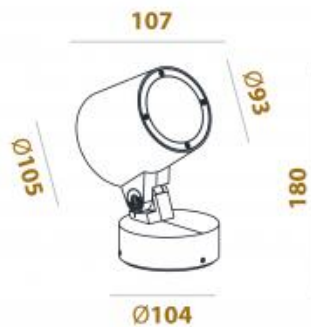

9W

CRI:

90

Lumen output:

776lm

Material:

aluminium, glass, PC

Location:

Exterior

Fixation:

Garden spot

Product dimension: D93 x H107mm

Input:

24V DC

IP:

65

Class:

III

Structure:

Rotation: 60°, Spot Adjust: 0~180°

IK:

08

<https://www.uni-luce.com>

+39 339 505 5880