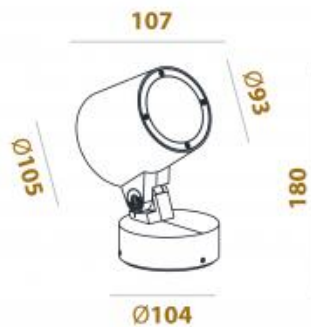

- 1613-B8
- 1613-W8
- 1613-GR8
- 1613-DGR8

Available colors:

Beam angle:

6° 13° 20° 30° 40°

LED Color:

3000K 4000K 6000K 5000K

System Power:

8W

CRI:

90

Lumen output:

776lm

Material:

aluminium, glass, PC

Location:

Exterior

Fixation:

Garden spot

Product dimension: D93 x H107mm

Input:

200-240V 50\60 Hz

IP:

65

Class:

III

Structure:

Rotation: 60°, Spot Adjust: 0~180°

IK:

08