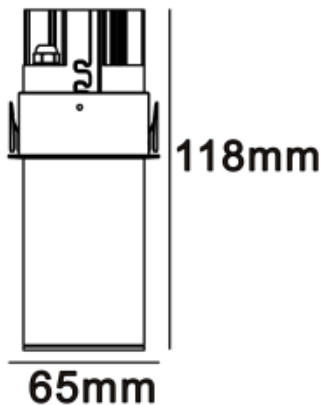

<https://www.uni-luce.com>
+39 339 505 5880
info@uni-luce.com

Via Monselice, 26, 20832 Desio
MB, Italy

MARVELA 9 S

Available colors:

- 20252-W18-LE
- 20252-W18-LE
- 20252-B18-LE
- 20252-G18-LE

Beam angle: 10° 15° 24° 36°
LED Color: 2700K 3000K 4000K 6000K
System Power: 9W
CRI: 90
Lumen output: 720lm
Material: aluminium
Location: Interior
Installation: CEILING RECESSED
Product dimension: diam65xH118
Input: 220-240V 50/60HZ
IP: 65
Class: III
DIM Option: DALI 1-10V DTW TD

<https://www.uni-luce.com>

+39 339 505 5880

info@uni-luce.com

Via Monselice, 26, 20832 Desio

MB, Italy

MARVEL is the iconic example of minimalism and functionality. The perfect light effect creates a uniform illumination. . The collection comes in different lighting designs..IP65 maks is possible to use the lamp for wet zones where additional water resistance is required. The collection comes into two powers 9W and 18W, both options have trim and trimless version for choice.