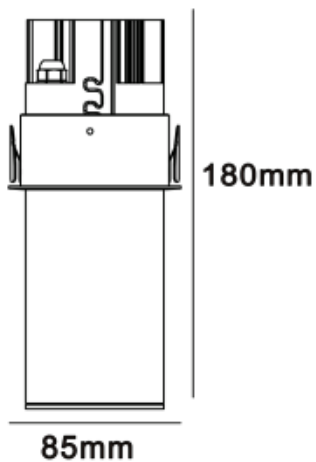

<https://www.uni-luce.com>
+39 339 505 5880
info@uni-luce.com

Via Monselice, 26, 20832 Desio
MB, Italy

MARVELA 18 M

Available colors:

- 20253-W18-LE
- 20253-W18-LE
- 20253-B18-LE
- 20251-G18-LE

Beam angle: 10° 15° 24° 36°
LED Color: 2700K 3000K 4000K 6000K
System Power: 9W
CRI: 90
Lumen output: 720lm
Material: aluminium
Location: Interior
Installation: CEILING RECESSED
Product dimension: diam100xH180
Input: 220-240V 50/60HZ
IP: 65
Class: III
DIM Option: DALI 1-10V DTW TD

<https://www.uni-luce.com>

+39 339 505 5880

info@uni-luce.com

Via Monselice, 26, 20832 Desio

MB, Italy

MARVEL is the iconic example of minimalism and functionality. The perfect light effect creates a uniform illumination. . The collection comes in different lighting designs..IP65 maks is possible to use the lamp for wet zones where additional water resistance is required. The collection comes into two powers 9W and 18W, both options have trim and trimless version for choice.