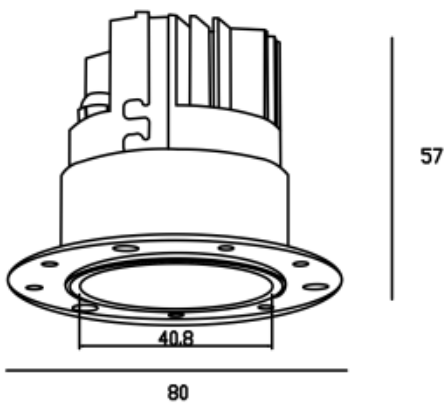

Beam angle: 10° 15° 24° 36°
LED Color: 2700K 3000K 4000K 6000K
System Power: 9W
CRI: 90
Lumen output: 720lm
Material: aluminium
Location: Interior
Installation: CEILING RECESSED
Product dimension: diam80xH57
Input: 220-240V 50/60HZ
IP: 65
Class: III
DIM Option: DALI 1-10V DTW TD

<https://www.uni-luce.com>

+39 339 505 5880

info@uni-luce.com

Via Monselice, 26, 20832 Desio

MB, Italy

MARVEL is the iconic example of minimalism and functionality. The perfect light effect creates a uniform illumination. . The collection comes in different lighting designs..IP65 maks is possible to use the lamp for wet zones where additional water resistance is required. The collection comes into two powers 9W and 18W, both options have trim and trimless version for choice.