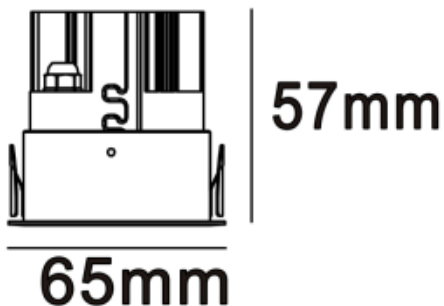

## MARVEL 9 S

Available colors:

- 20244-WW9-LE
- 20244-WB9-LE
- 20244-WG9-LE
- 20244-BG9-LE
- 20244-WS9-LE

Beam angle: 10° 15° 24° 36° 50°  
LED Color: 2700K 3000K 4000K 6000K  
System Power: 9W  
CRI: 90  
Lumen output: 720lm  
Material: aluminium  
Location: Interior  
Installation: CEILING RECESSED  
Product dimension: diam65xH57  
Input: 220-240V 50/60HZ  
IP: 65  
Class: III  
DIM Option: DALI 1-10V DTW TD