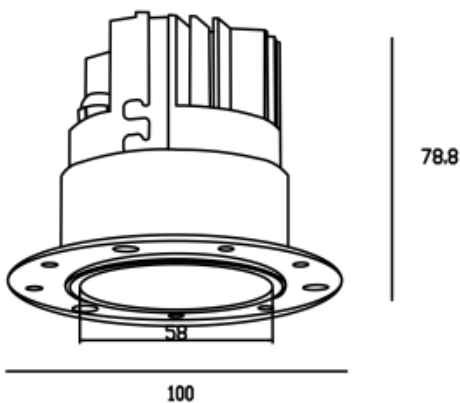

## MARVEL 18 M TRIMLESS

Available colors:

- 20246-W18-LE-TR
- 20246-W18-LE-TR
- 20246-B18-LE-TR
- 20246-G18-LE-TR
- 20246-W18-RE-TR
- 20246-B18-RE-TR
- 20246-G18-RE-TR

Beam angle: 10° 15° 24° 36°  
LED Color: 2700K 3000K 4000K 6000K  
System Power: 18W  
CRI: 90  
Lumen output: 1440lm  
Material: aluminium  
Location: Interior  
Installation: CEILING RECESSED  
Product dimension: diam100xH78.8  
Input: 220-240V 50/60HZ  
IP: 65  
Class: III  
DIM Option: DALI 1-10V DTW TD

<https://www.uni-luce.com>

+39 339 505 5880

[info@uni-luce.com](mailto:info@uni-luce.com)

Via Monselice, 26, 20832 Desio

MB, Italy

MARVEL is the iconic example of minimalism and functionality. The perfect light effect creates a uniform illumination. . The collection comes in different lighting designs..IP65 maks is possible to use the lamp for wet zones where additional water resistance is required. The collection comes into two powers 9W and 18W, both options have trim and trimless version for choice.