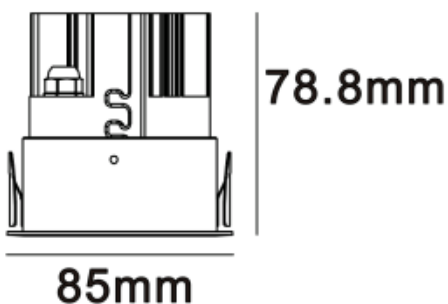

Beam angle: 10° 15° 24° 36° 50° 20° 40°
60°

LED Color: 2700K 3000K 4000K 6000K

System Power: 9W

CRI: 90

Lumen output: 720lm

Material: aluminium

Location: Interior

Installation: CEILING RECESSED

Product dimension: diam65xH57

Input: 220-240V 50/60HZ

IP: 65

Class: III

DIM Option: DALI 1-10V DTW TD

<https://www.uni-luce.com>

+39 339 505 5880

info@uni-luce.com