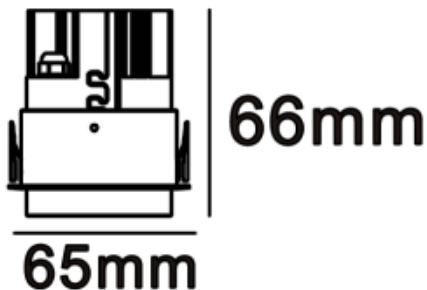

<https://www.uni-luce.com>
+39 339 505 5880
info@uni-luce.com

Via Monselice, 26, 20832 Desio
MB, Italy

MARVEL 18 M SPOT

Available colors:

- 20250-W9-LE
- 20250-W9-LE
- 20250-B9-LE
- 20250-G9-LE

Beam angle: 10° 15° 24° 36°
LED Color: 2700K 3000K 4000K 6000K
System Power: 9W
CRI: 90
Lumen output: 720lm
Material: aluminium
Location: Interior
Installation: CEILING RECESSED
Product dimension: diam65xH66
Input: 220-240V 50/60HZ
IP: 65
Class: III
DIM Option: DALI 1-10V DTW TD

<https://www.uni-luce.com>

+39 339 505 5880

info@uni-luce.com

Via Monselice, 26, 20832 Desio

MB, Italy

MARVEL is the iconic example of minimalism and functionality. The perfect light effect creates a uniform illumination. . The collection comes in different lighting designs..IP65 maks is possible to use the lamp for wet zones where additional water resistance is required. The collection comes into two powers 9W and 18W, both options have trim and trimless version for choice.