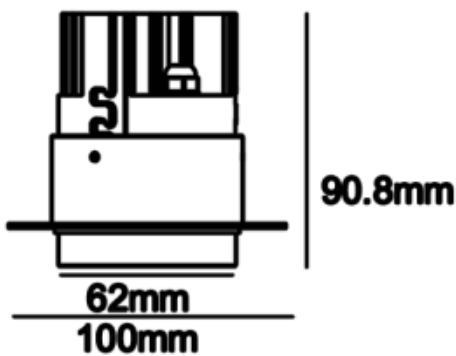

Available colors:

☐ 20251-W18-LE-TR

☐ 20251-W18-LE-TR

☐ 20251-B18-LE-TR

☒ 20251-G18-LE-TR

Beam angle: 10° 15° 24° 36°

LED Color: 2700K 3000K 4000K 6000K

System Power: 9W

CRI: 90

Lumen output: 720lm

Material: aluminium

Location: Interior

Installation: CEILING RECESSED

Product dimension: diam100xH90.8

Input: 220-240V 50/60HZ

IP: 65

Class: III

DIM Option: DALI 1-10V DTW TD