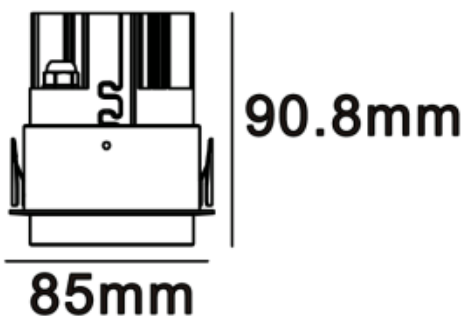

20251-W18-LE

20251-B18-LE

20251-G18-LE

Beam angle: 10° 15° 24° 36°

LED Color: 2700K 3000K 4000K 6000K

System Power: 9W

CRI: 90

Lumen output: 720lm

Material: aluminium

Location: Interior

Installation: CEILING RECESSED

Product dimension: diam85xH90.8

Input: 220-240V 50/60HZ

IP: 65

Class: III

DIM Option: DALI 1-10V DTW TD