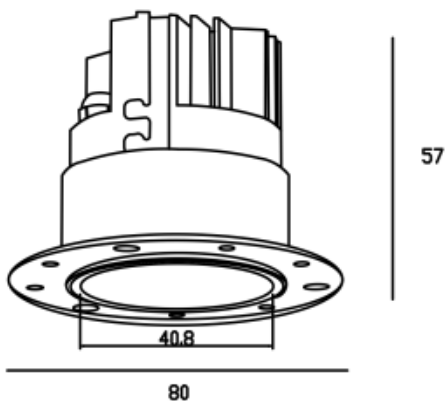

<https://www.uni-luce.com>

+39 339 505 5880

info@uni-luce.com

Via Monselice, 26, 20832 Desio

MB, Italy

MARVEL 9 S

Available colors:

☐ 20242-W9-LE-TR

☐ 20242-W9-LE-TR

☐ 20242-B9-LE-TR

☒ 20242-G9-LE-TR

Beam angle:

10° 15° 24° 36°

LED Color:

2700K 3000K 4000K 6000K

System Power:

9W

CRI:

90

Lumen output:

720lm

Material:

aluminium

Location:

Interior

Installation:

CEILING RECESSED

Product dimension:

diam80xH57

Input:

220-240V 50/60HZ

IP:

65

Class:

III

DIM Option:

DALI 1-10V DTW TD