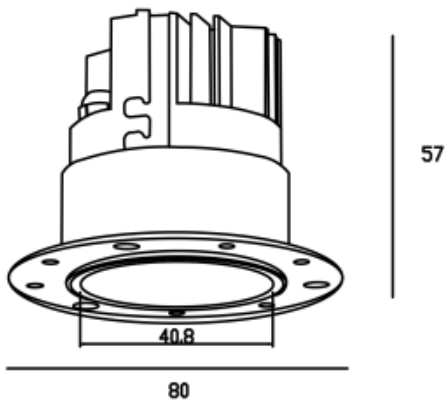

## MARVEL 9 S SPOT

Available colors:

- 20247-W9-LE-TR
- 20247-W9-LE-TR
- 20247-B9-LE-TR
- 20247-G9-LE-TR

Beam angle: 10° 15° 24° 36°  
LED Color: 2700K 3000K 4000K 6000K  
System Power: 9W  
CRI: 90  
Lumen output: 720lm  
Material: aluminium  
Location: Interior  
Installation: CEILING RECESSED  
Product dimension: diam80xH57  
Input: 220-240V 50/60HZ  
IP: 65  
Class: III  
DIM Option: DALI 1-10V DTW TD

<https://www.uni-luce.com>

+39 339 505 5880

[info@uni-luce.com](mailto:info@uni-luce.com)

Via Monselice, 26, 20832 Desio

MB, Italy

MARVEL is the iconic example of minimalism and functionality. The perfect light effect creates a uniform illumination. . The collection comes in different lighting designs..IP65 maks is possible to use the lamp for wet zones where additional water resistance is required. The collection comes into two powers 9W and 18W, both options have trim and trimless version for choice.