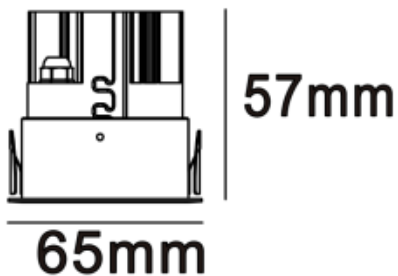

<https://www.uni-luce.com>
+39 339 505 5880
info@uni-luce.com

Via Monselice, 26, 20832 Desio
MB, Italy

MARVEL 9 S TRIMLESS

Available colors:

- 20247-W9-LE
- 20247-W9-LE
- 20247-B9-LE
- 20247-G9-LE

Beam angle: 10° 15° 24° 36°
LED Color: 2700K 3000K 4000K 6000K
System Power: 9W
CRI: 90
Lumen output: 720lm
Material: aluminium
Location: Interior
Installation: CEILING RECESSED
Product dimension: diam80xH57
Input: 220-240V 50/60HZ
IP: 65
Class: III
DIM Option: DALI 1-10V DTW TD

<https://www.uni-luce.com>

+39 339 505 5880

info@uni-luce.com

Via Monselice, 26, 20832 Desio

MB, Italy

MARVEL is the iconic example of minimalism and functionality. The perfect light effect creates a uniform illumination. . The collection comes in different lighting designs..IP65 maks is possible to use the lamp for wet zones where additional water resistance is required. The collection comes into two powers 9W and 18W, both options have trim and trimless version for choice.