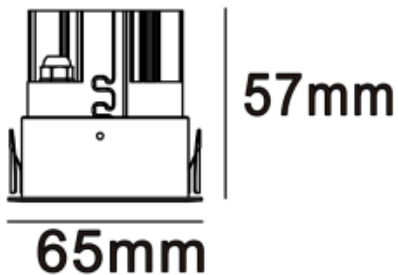

## MARVEL 9 S

Available colors:

- 20242-WW9-LE
- 20242-WB9-LE
- 20242-WG9-LE
- 20242-BG9-LE
- 20242-WS9-LE

Beam angle: 10° 15° 24° 36° 50°  
LED Color: 2700K 3000K 4000K 6000K  
System Power: 9W  
CRI: 90  
Lumen output: 720lm  
Material: aluminium  
Location: Interior  
Installation: CEILING RECESSED  
Product dimension: diam65xH57  
Input: 220-240V 50/60HZ  
IP: 65  
Class: III  
DIM Option: DALI 1-10V DTW TD