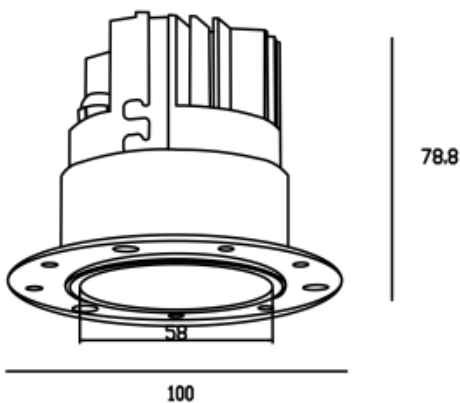

Beam angle: 10° 15° 24° 36°
LED Color: 2700K 3000K 4000K 6000K
System Power: 18W
CRI: 90
Lumen output: 1440lm
Material: aluminium
Location: Interior
Installation: CEILING RECESSED
Product dimension: diam100xH78.8
Input: 220-240V 50/60HZ
IP: 65
Class: III
DIM Option: DALI 1-10V DTW TD

<https://www.uni-luce.com>

+39 339 505 5880

info@uni-luce.com

Via Monselice, 26, 20832 Desio

MB, Italy

MARVEL is the iconic example of minimalism and functionality. The perfect light effect creates a uniform illumination. . The collection comes in different lighting designs..IP65 maks is possible to use the lamp for wet zones where additional water resistance is required. The collection comes into two powers 9W and 18W, both options have trim and trimless version for choice.