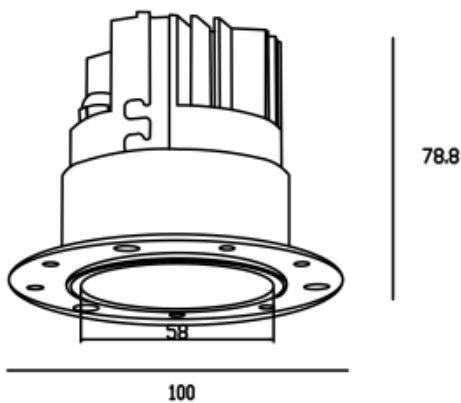

<https://www.uni-luce.com>
+39 339 505 5880
info@uni-luce.com

Via Monselice, 26, 20832 Desio
MB, Italy

MARVEL 18 M SPOT

Available colors:

- 20249-W18-LE-TR
- 20249-W18-LE-TR
- 20249-B18-LE-TR
- 20249-G18-LE-TR

Beam angle: 10° 15° 24° 36°
LED Color: 2700K 3000K 4000K 6000K
System Power: 18W
CRI: 90
Lumen output: 1440lm
Material: aluminium
Location: Interior
Installation: CEILING RECESSED
Product dimension: diam100xH78.8
Input: 220-240V 50/60HZ
IP: 65
Class: III
DIM Option: DALI 1-10V DTW TD

<https://www.uni-luce.com>

+39 339 505 5880

info@uni-luce.com

Via Monselice, 26, 20832 Desio

MB, Italy

MARVEL is the iconic example of minimalism and functionality. The perfect light effect creates a uniform illumination. . The collection comes in different lighting designs..IP65 maks is possible to use the lamp for wet zones where additional water resistance is required. The collection comes into two powers 9W and 18W, both options have trim and trimless version for choice.