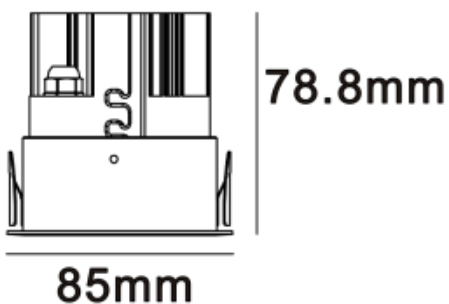

Available colors:

☐ 20248-W18-LE

☐ 20248-W18-LE

☐ 20248-B18-LE

☒ 20248-G18-LE

Beam angle: 10° 15° 24° 36°

LED Color: 2700K 3000K 4000K 6000K

System Power: 18W

CRI: 90

Lumen output: 1440lm

Material: aluminium

Location: Interior

Installation: CEILING RECESSED

Product dimension: diam85xH78.8

Input: 220-240V 50/60HZ

IP: 65

Class: III

DIM Option: DALI 1-10V DTW TD