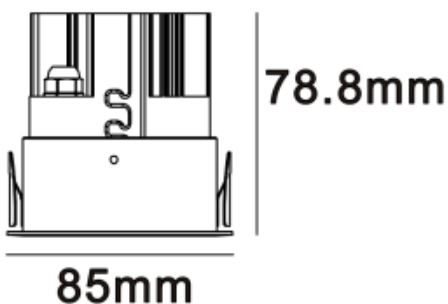

Beam angle: 10° 15° 24° 36° 50° 20° 40°
60°

LED Color: 2700K 3000K 4000K 6000K

System Power: 9W

CRI: 90

Lumen output: 720lm

Material: aluminium

Location: Interior

Installation: CEILING RECESSED

Product dimension: diam65xH57

Input: 220-240V 50/60HZ

IP: 65

Class: III

DIM Option: DALI 1-10V DTW TD

<https://www.uni-luce.com>

+39 339 505 5880

info@uni-luce.com