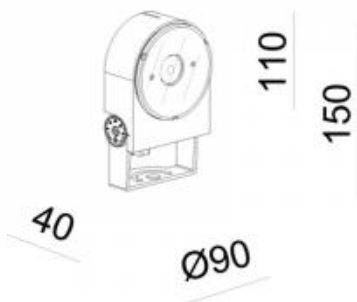

Available colors: ● 1559-GR2-RGBW

● 1559-DGR2-RGBW

Beam angle: 15° 30° 40°

System Power: Red: 1.2W, Green: 1.7W, Blue: 1.3W,
White: 1.9W

CRI: 70

Lumen output: 130lm

Material: aluminium, glass, PC

Location: Exterior

Fixation: Garden spot

Product dimension: D90 x H150mm

Input: 24V DC

IP: 65

Class: III

Structure: Rotation: 30°, Spot Adjust: 0~90°

IK: 08

<https://www.uni-luce.com>

+39 339 505 5880

info@uni-luce.com

Via Monselice, 26, 20832 Desio

MB, Italy

MARS, the luminaire head is to be installed on a pin, on a strap or on a simplified bracket. In this way, MARS can easily be transformed to install in between the green, around a tree, a pole or any other surface. To facilitate the installation of multiple MARS luminaires, a degree scale is integrated on the hinge, perfect for precise aiming and a proper repetitive light effect. MARS is presented in RGBW or mono color light.