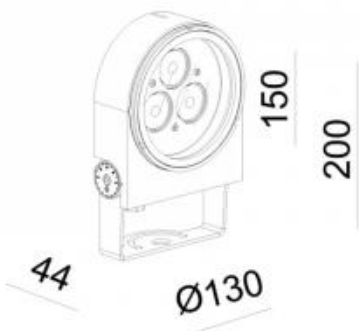

<https://www.uni-luce.com>

+39 339 505 5880

info@uni-luce.com

Via Monselice, 26, 20832 Desio

MB, Italy

MARS M RGBW

Available colors:	● 1561-B6-RGBW
	○ 1561-W6-RGBW
	● 1561-GR6-RGBW
	● 1561-DGR6-RGBW
Beam angle:	15° 30° 40°
System Power:	Red: 3.6W, Green: 5.1W, Blue: 3.9W, White: 5.7W
CRI:	70
Lumen output:	177lm
Material:	aluminium, glass, PC
Location:	Exterior
Fixation:	Garden spot
Product dimension:	D130 x H150mm
Input:	24V DC
IP:	65
Class:	III
Structure:	Rotation: 30°, Spot Adjust: 0~90°
IK:	08

<https://www.uni-luce.com>

+39 339 505 5880

info@uni-luce.com

Via Monselice, 26, 20832 Desio

MB, Italy

MARS, the luminaire head is to be installed on a pin, on a strap or on a simplified bracket. In this way, MARS can easily be transformed to install in between the green, around a tree, a pole or any other surface. To facilitate the installation of multiple MARS luminaires, a degree scale is integrated on the hinge, perfect for precise aiming and a proper repetitive light effect. MARS is presented in RGBW or mono color light.