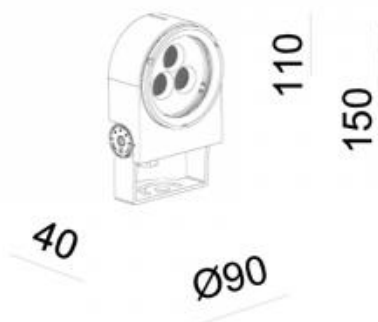

Beam angle: 6° 14° 27° 36°

LED Color: 3000K 4000K 6000K 5000K

System Power: 6W

CRI: 90

Lumen output: 645lm

Material: aluminium, glass, PC

Location: Exterior

Fixation: Garden spot

Product dimension: D90 x H150mm

Input: 200-240V 50\60 Hz

IP: 65

Class: III

Structure: Rotation: 30°, Spot Adjust: 0~90°

IK: 08

<https://www.uni-luce.com>

+39 339 505 5880

info@uni-luce.com

Via Monselice, 26, 20832 Desio

MB, Italy

MARS, the luminaire head is to be installed on a pin, on a strap or on a simplified bracket. In this way, MARS can easily be transformed to install in between the green, around a tree, a pole or any other surface. To facilitate the installation of multiple MARS luminaires, a degree scale is integrated on the hinge, perfect for precise aiming and a proper repetitive light effect. MARS is presented in RGBW or mono color light.