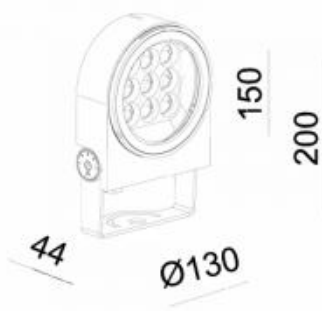

Beam angle:	6° 14° 27° 36°
LED Color:	3000K 4000K 6000K 5000K
System Power:	21W
CRI:	90
Lumen output:	1800lm
Material:	aluminium, PC
Location:	Exterior
Fixation:	Garden spot
Product dimension:	D130 x H150mm
Input:	24V DC
IP:	65
Class:	III
Structure:	Rotation: 30°, Spot Adjust: 0~90°
IK:	08

<https://www.uni-luce.com>

+39 339 505 5880

info@uni-luce.com

Via Monselice, 26, 20832 Desio

MB, Italy

MARS, the luminaire head is to be installed on a pin, on a strap or on a simplified bracket. In this way, MARS can easily be transformed to install in between the green, around a tree, a pole or any other surface. To facilitate the installation of multiple MARS luminaires, a degree scale is integrated on the hinge, perfect for precise aiming and a proper repetitive light effect. MARS is presented in RGBW or mono color light.