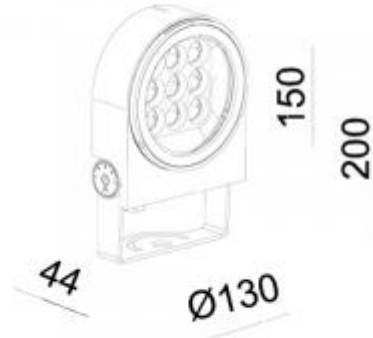

Beam angle: 6° 14° 27° 36°

LED Color: 3000K 4000K 6000K 5000K

System Power: 19W

CRI: 90

Lumen output: 1800lm

Material: aluminium, glass, PC

Location: Exterior

Fixation: Garden spot

Product dimension: D130 x H150mm

Input: 200-240V 50\60 Hz

IP: 65

Class: III

Structure: Rotation: 30°, Spot Adjust: 0~90°

IK: 08

UNI
LUGE

UNI
LUGE

<https://www.uni-luce.com>

+39 339 505 5880

info@uni-luce.com

Via Monselice, 26, 20832 Desio

MB, Italy

MARS, the luminaire head is to be installed on a pin, on a strap or on a simplified bracket. In this way, MARS can easily be transformed to install in between the green, around a tree, a pole or any other surface. To facilitate the installation of multiple MARS luminaires, a degree scale is integrated on the hinge, perfect for precise aiming and a proper repetitive light effect. MARS is presented in RGBW or mono color light.