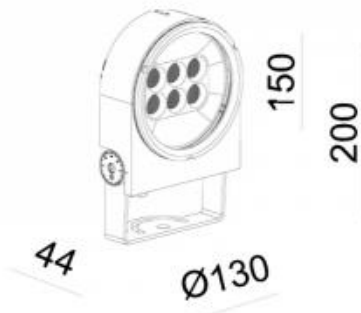

Beam angle:	6° 14° 27° 36°
LED Color:	3000K 4000K 6000K 5000K
System Power:	14W
CRI:	90
Lumen output:	1164lm
Material:	aluminium, glass, PC
Location:	Exterior
Fixation:	Garden spot
Product dimension:	D130 x H150mm
Input:	24V DC
IP:	65
Class:	III
Structure:	Rotation: 30°, Spot Adjust: 0~90°
IK:	08

<https://www.uni-luce.com>

+39 339 505 5880

info@uni-luce.com

Via Monselice, 26, 20832 Desio

MB, Italy

MARS, the luminaire head is to be installed on a pin, on a strap or on a simplified bracket. In this way, MARS can easily be transformed to install in between the green, around a tree, a pole or any other surface. To facilitate the installation of multiple MARS luminaires, a degree scale is integrated on the hinge, perfect for precise aiming and a proper repetitive light effect. MARS is presented in RGBW or mono color light.