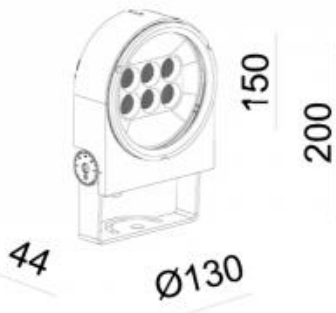

Beam angle: 6° 14° 27° 36°

LED Color: 3000K 4000K 6000K 5000K

System Power: 13W

CRI: 90

Lumen output: 1164lm

Material: aluminium, glass, PC

Location: Exterior

Fixation: Garden spot

Product dimension: D130 x H150mm

Input: 200-240V 50\60 Hz

IP: 65

Class: III

Structure: Rotation: 30°, Spot Adjust: 0~90°

IK: 08

<https://www.uni-luce.com>

+39 339 505 5880

info@uni-luce.com

Via Monselice, 26, 20832 Desio

MB, Italy

MARS, the luminaire head is to be installed on a pin, on a strap or on a simplified bracket. In this way, MARS can easily be transformed to install in between the green, around a tree, a pole or any other surface. To facilitate the installation of multiple MARS luminaires, a degree scale is integrated on the hinge, perfect for precise aiming and a proper repetitive light effect. MARS is presented in RGBW or mono color light.