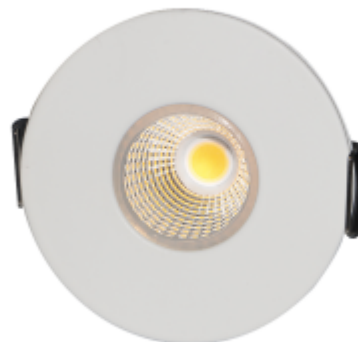

<https://www.uni-luce.com>
+39 339 505 5880
info@uni-luce.com

Via Monselice, 26, 20832 Desio
MB, Italy

LITTLE 5 RO

Available colors:

○ 232688-W5

● 232688-B5

Beam angle:

15° 24° 38°

LED Color:

2700K 3000K 4000K

System Power:

5W

CRI:

90

Lumen output:

384lm

Material:

aluminium

Location:

Interior

Fixation:

Ceiling

Installation:

Recessed

Product dimension:

diam54x40mm

Cut hole size:

diam45mm

Input:

220-240V 50/60HZ

IP:

54

Class:

III

DIM Option:

DALI TRIAC 1-10V DTW