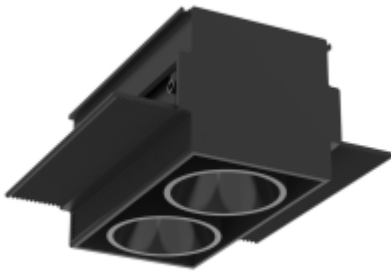

<https://www.uni-luce.com>

+39 339 505 5880

info@uni-luce.com

Via Monselice, 26, 20832 Desio

MB, Italy

LIRA-2 6 M IN TRIMLESS

Available colors:

-  20115-B6TR
-  20115-W6TR
-  20115-G6TR
-  20115-BG6TR

Beam angle:	40°
LED Color:	2700K 3000K 4000K 6000K
System Power:	6W
CRI:	90
Lumen output:	390lm
Material:	aluminium, PC
Location:	Interior
Fixation:	Ceiling
Installation:	Recessed
Product dimension:	91x97x48mm
Cut hole size:	50x93mm
Input:	220-240V 50/60HZ
IP:	54
Class:	III
DIM Option:	DALI TRIAC 1-10V