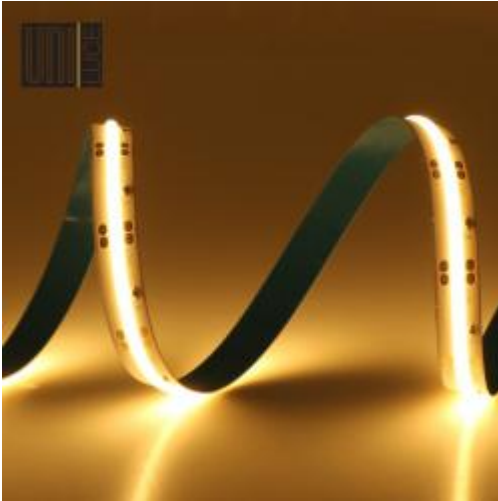

<https://www.uni-luce.com>

+39 339 505 5880

info@uni-luce.com

Via Monselice, 26, 20832 Desio

MB, Italy

LED STRIP G320-24-8MM

Available colors: UNI- G312-24-8MM

Beam angle: 0°

Power:: 8W/m

Voltage:: 24V