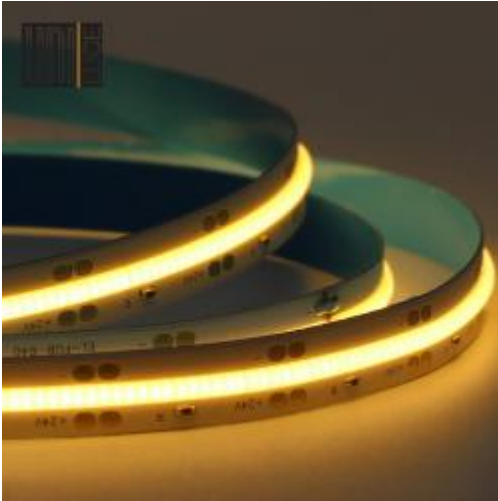

<https://www.uni-luce.com>

+39 339 505 5880

info@uni-luce.com

Via Monselice, 26, 20832 Desio

MB, Italy

LED STRIP G312-24-8MM

Available colors: ○ UNI-G312-24-8MM

Beam angle: 0°

LED Color: 2700K 3000K 4000K 6000K 2300K

R G B

CRI: 90

Location: Interior

Product dimension: 8x 5000mm

IP: 20 65

Lumen/W: 70lm/W

LEDs/M: 312

Power:: 8W/m

Voltage:: 24V