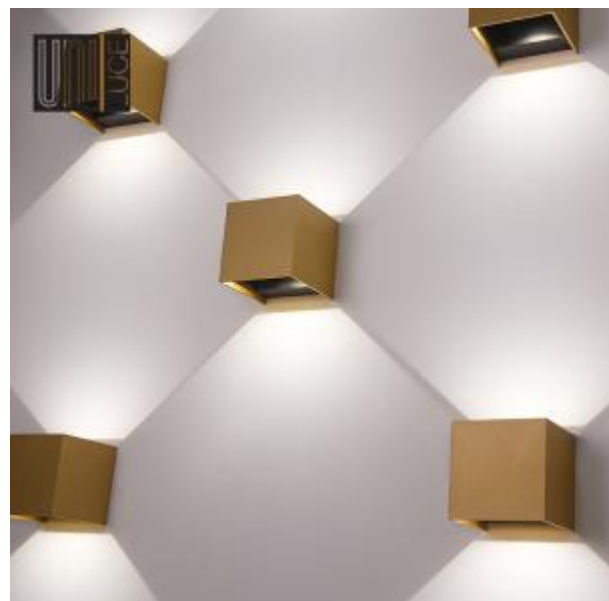

● 362-BB9

● 362-GR9

◐ 362-GB9

Beam angle: 0-90°

LED Color: 2700K 3000K 4000K

System Power: 2x4,6W 500m

CRI: 90

Lumen output: 2x471lm

<https://www.uni-luce.com>

+39 339 505 5880

info@uni-luce.com

Via Monselice, 26, 20832 Desio

MB, Italy

LATERAL is the best example of design flexibility. Thanks to its beam angle adjusting mechanism, LATERAL can easily change the beam angle on the wall, creating the new lighting effect in the room. In addition, LATERAL has IP43 protection, that makes it possible to use the lamp in the areas where additional protection is required.