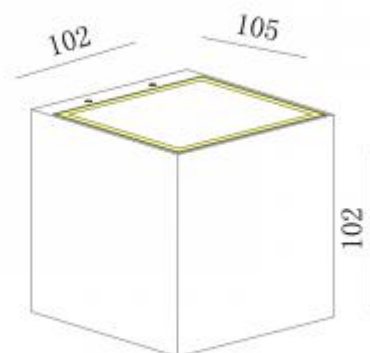

<https://www.uni-luce.com>

+39 339 505 5880

info@uni-luce.com

Via Monselice, 26, 20832 Desio

MB, Italy

KUBE U&D

Available colors:	<input type="radio"/> 361-W12
	<input checked="" type="radio"/> 361-B12
	<input type="radio"/> 361-GR12
Beam angle:	33°
LED Color:	3000K
System Power:	2x6W 350mA
CRI:	80
Lumen output:	2x817lm
Material:	die-casting powder coated aluminium
Location:	Exterior
Fixation:	Wall
Installation:	Surface
Product dimension:	102x105x150mm
Input:	100-240V 50\60Hz
IP:	65
Class:	I
Light Window:	glass

<https://www.uni-luce.com>

+39 339 505 5880

info@uni-luce.com

Via Monselice, 26, 20832 Desio

MB, Italy

The comes in many different models, but they all have one thing in common: its rectangular shape with special light effect. Whether in single use or accompanied by another wall lamps to make it directional, this one is always a beauty. FLIK comes in many playful finishing colours. To complete the range, also this wall mounted lamp is included up and down.