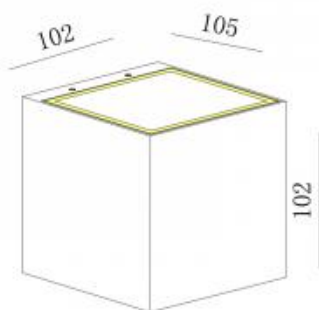

<https://www.uni-luce.com>

+39 339 505 5880

info@uni-luce.com

Via Monselice, 26, 20832 Desio

MB, Italy

KUBE

Available colors:	<input type="radio"/> 361-W6
	<input checked="" type="radio"/> 361-B6
	<input type="radio"/> 361-GR6
Beam angle:	33°
LED Color:	3000K
System Power:	1x6W 350mA
CRI:	80
Lumen output:	1x817lm
Material:	die-casting powder coated aluminium
Location:	Exterior
Fixation:	Wall
Installation:	Surface
Product dimension:	120x150x150mm
Input:	100-240V 50\60Hz
IP:	65
Class:	I
Light Window:	glass

<https://www.uni-luce.com>

+39 339 505 5880

info@uni-luce.com

Via Monselice, 26, 20832 Desio

MB, Italy

The comes in many different models, but they all have one thing in common: its rectangular shape with special light effect. Whether in single use or accompanied by another wall lamps to make it directional, this one is always a beauty. FLIK comes in many playful finishing colours. To complete the range, also this wall mounted lamp is included up and down.