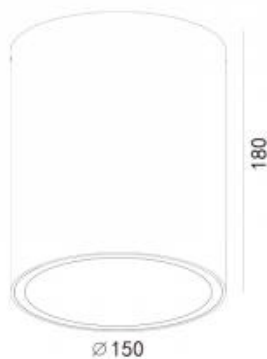

<https://www.uni-luce.com>
+39 339 505 5880
info@uni-luce.com

Via Monselice, 26, 20832 Desio
MB, Italy

KRAFT 26 HONEYCOMB

Available colors:

- 463-W26
- 463-B26
- 463-GR26
- 463-DGR26

Beam angle:	17° 38°
LED Color:	3000K
System Power:	26W
CRI:	80
Lumen output:	2881lm
Location:	Exterior
Fixation:	Ceiling
Installation:	Surface
Product dimension:	150x180mm
Input:	220-240V 50\60Hz
IP:	65