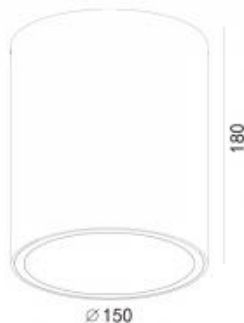

● 462-B26

● 462-GR26

● 462-DGR26

Beam angle: 79°

LED Color: 3000K

System Power: 26W

CRI: 80

Lumen output: 2881lm

Location: Exterior

Fixation: Ceiling

Installation: Surface

Product dimension: 150x180mm

Input: 220-240V 50\60Hz

IP: 65

Class: I

<https://www.uni-luce.com>