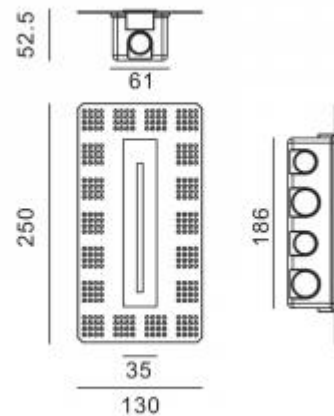

○ 625-W4LO

● 625-B4LO

Available colors:

Beam angle:

0°

LED Color:

3000K

LED power:

2,2W

CRI:

90

Lumen output:

69lm

Material:

aluminium

Location:

Interior

Fixation:

Wall

Installation:

Recessed

Product dimension:

250x130mm

Cut hole size:

165x30mm

Input:

220-240V 50\60Hz

IP:

20

Class:

I