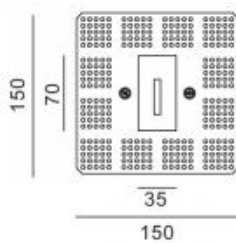

Location:

Interior

Fixation:

Wall

Installation:

Recessed

Product dimension:

70x35mm

Cut hole size:

63x27mm

Input:

220-240V 50\60Hz

IP:

20

Class:

I