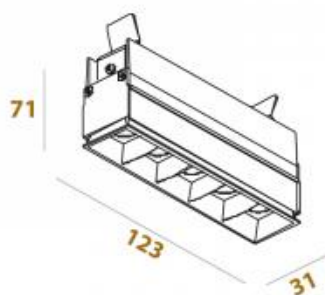

<https://www.uni-luce.com>

+39 339 505 5880

info@uni-luce.com

Via Monselice, 26, 20832 Desio

MB, Italy

ILLUSION 5 TRIMLESS

Available colors:

● 367-B10TR

○ 367-B10TR

Beam angle: 30°

LED Color: 2700K 3000K 4000K

LED power: 5x1W

System Power: 5x2W 700mA

CRI: 90

Lumen output: 1250lm

Location: Interior

Fixation: Ceiling

Installation: Recessed

Product dimension: 130x108x56mm

Cut hole size: 137x50mm

Input: 220-240V 50\60Hz

IP: 20

Class: III

DIM Option: ON/OFF DALI TRIAC DTW