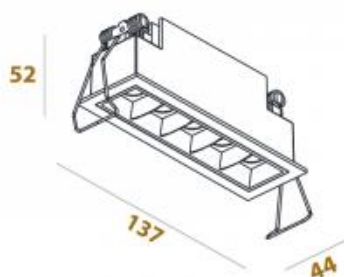

<https://www.uni-luce.com>
+39 339 505 5880
info@uni-luce.com

Via Monselice, 26, 20832 Desio
MB, Italy

ILLUSION 5

Available colors:

- 364-BB10
- 364-WB10

Beam angle: 30° 46°
LED Color: 2700K 3000K 4000K
LED power: 5x1W
System Power: 5x2W 700mA
CRI: 90
Lumen output: 1250lm
Location: Interior
Fixation: Ceiling
Installation: Recessed
Product dimension: 137x44x52mm
Cut hole size: 130x36mm
Input: 220-240V 50\60Hz
IP: 20
Class: III
DIM Option: ON/OFF DALI TRIAC DTW

<https://www.uni-luce.com>

+39 339 505 5880

info@uni-luce.com

Via Monselice, 26, 20832 Desio

MB, Italy

ILLUSION: The range includes an adjustable version with trim and a trimless solution. The ILLUSION WALL WASH is ideal for instance to emphasize an artwork on the wall. The specific design of the trimless luminaire grants the opportunity to install it either completely into the ceiling or semi-recessed, to evoke more expression into the room. Different colors are available for choice.