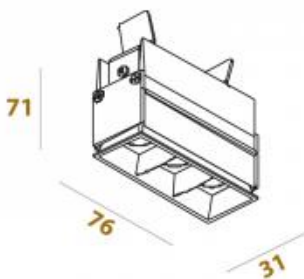

<https://www.uni-luce.com>
+39 339 505 5880
info@uni-luce.com

Via Monselice, 26, 20832 Desio
MB, Italy

ILLUSION 3 TRIMLESS

Available colors:	● 365-B6TR
Beam angle:	30° 46°
LED Color:	2700K 3000K 4000K
LED power:	3x1W
System Power:	3x2W 700mA
CRI:	90
Lumen output:	750lm
Location:	Interior
Fixation:	Ceiling
Installation:	Recessed
Product dimension:	81x94x56mm
Cut hole size:	86x58mm
Input:	220-240V 50\60Hz
IP:	20
Class:	III
DIM Option:	ON/OFF DALI TRIAC

<https://www.uni-luce.com>

+39 339 505 5880

info@uni-luce.com

Via Monselice, 26, 20832 Desio

MB, Italy

ILLUSION: The range includes an adjustable version with trim and a trimless solution. The ILLUSION WALL WASH is ideal for instance to emphasize an artwork on the wall. The specific design of the trimless luminaire grants the opportunity to install it either completely into the ceiling or semi-recessed, to evoke more expression into the room. Different colors are available for choice.