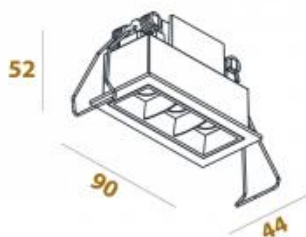

## ILLUSION 3

Available colors:

- 364-BB6
- 364-WB6
- 

Beam angle:	30°
LED Color:	2700K 3000K 4000K
LED power:	3x1W
System Power:	3x2W 700mA
CRI:	90
Lumen output:	750lm
Location:	Interior
Fixation:	Ceiling
Installation:	Recessed
Product dimension:	2x47mm
Cut hole size:	83x36mm
Input:	220-240V 50\60Hz
IP:	20
Class:	III
DIM Option:	ON/OFF DALI TRIAC DTW

<https://www.uni-luce.com>

+39 339 505 5880

[info@uni-luce.com](mailto:info@uni-luce.com)

Via Monselice, 26, 20832 Desio

MB, Italy

ILLUSION: The range includes an adjustable version with trim and a trimless solution. The ILLUSION WALL WASH is ideal for instance to emphasize an artwork on the wall. The specific design of the trimless luminaire grants the opportunity to install it either completely into the ceiling or semi-recessed, to evoke more expression into the room. Different colors are available for choice.