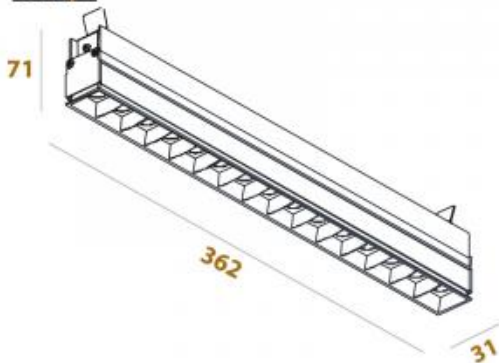

<https://www.uni-luce.com>
+39 339 505 5880
info@uni-luce.com

Via Monselice, 26, 20832 Desio
MB, Italy

ILLUSION 15 TRIMLESS

Available colors:

● 367-B30TR

○ 367-B30TR

Beam angle:

30°

LED Color:

2700K 3000K 4000K

LED power:

15x1W

System Power:

15x2W 700mA

CRI:

90

Lumen output:

3750lm

Location:

Interior

Fixation:

Ceiling

Installation:

Recessed

Product dimension:

370x108x56mm

Cut hole size:

367x50mm

Input:

220-240V 50\60Hz

IP:

20

Class:

III

DIM Option:

ON/OFF DALI TRIAC DTW