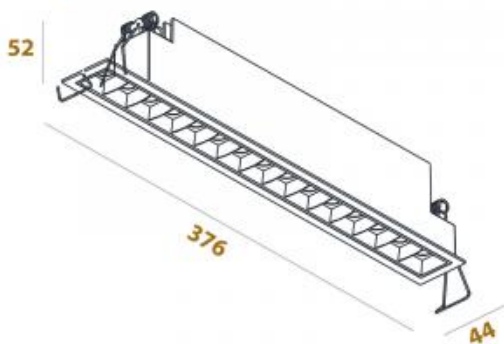

<https://www.uni-luce.com>

+39 339 505 5880

info@uni-luce.com

Via Monselice, 26, 20832 Desio

MB, Italy

ILLUSION 15

Available colors:

● 364-BB30

○ 364-WB30

Beam angle:

30° 46°

LED Color:

2700K 3000K 4000K

LED power:

15x1W

System Power:

15x2W 700mA

CRI:

90

Lumen output:

3750lm

Location:

Interior

Fixation:

Ceiling

Installation:

Recessed

Product dimension:

376x44x52mm

Cut hole size:

369x36mm

Input:

220-240V 50\60Hz

IP:

20

Class:

III

DIM Option:

ON/OFF DALI TRIAC DTW