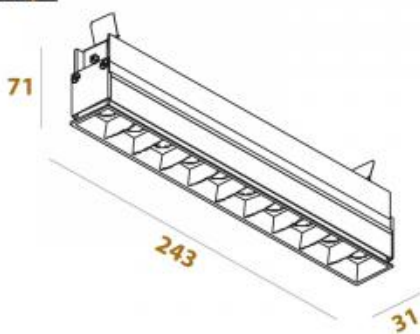

Fixation: Ceiling

Installation: Recessed

Product dimension: 363x31x80mm

Cut hole size: 257x50mm

Input: 220-240V 50\60Hz

IP: 20

Class: III

DIM Option: ON/OFF DALI TRIAC DTW

<https://www.uni-luce.com>

+39 339 505 5880

info@uni-luce.com

Via Monselice, 26, 20832 Desio

MB, Italy

ILLUSION: The range includes an adjustable version with trim and a trimless solution. The ILLUSION WALL WASH is ideal for instance to emphasize an artwork on the wall. The specific design of the trimless luminaire grants the opportunity to install it either completely into the ceiling or semi-recessed, to evoke more expression into the room. Different colors are available for choice.