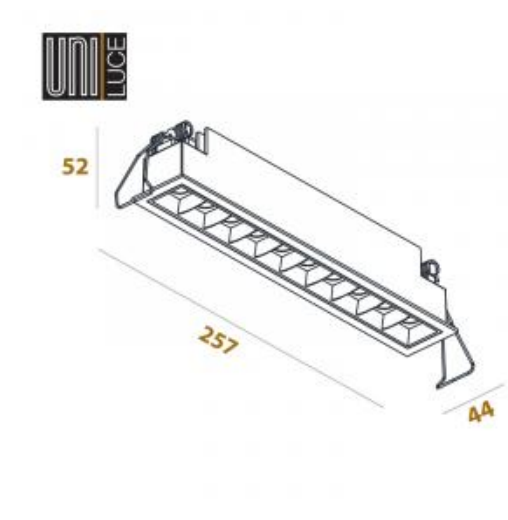

<https://www.uni-luce.com>

+39 339 505 5880

info@uni-luce.com

Via Monselice, 26, 20832 Desio

MB, Italy

ILLUSION 10

Available colors:	● 364-BB20 ○ 364-WB20
Beam angle:	30° 46°
LED Color:	2700K 3000K 4000K
LED power:	10x1W
System Power:	10x2W 700mA
CRI:	90
Lumen output:	2500lm
Location:	Interior
Fixation:	Ceiling
Installation:	Recessed
Product dimension:	257x44x52mm
Cut hole size:	250x36mm
Input:	220-240V 50\60Hz
IP:	20
Class:	III
DIM Option:	ON/OFF DALI TRIAC DTW

<https://www.uni-luce.com>

+39 339 505 5880

info@uni-luce.com

Via Monselice, 26, 20832 Desio

MB, Italy

ILLUSION: The range includes an adjustable version with trim and a trimless solution. The ILLUSION WALL WASH is ideal for instance to emphasize an artwork on the wall. The specific design of the trimless luminaire grants the opportunity to install it either completely into the ceiling or semi-recessed, to evoke more expression into the room. Different colors are available for choice.