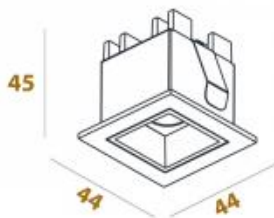

<https://www.uni-luce.com>
+39 339 505 5880
info@uni-luce.com

Via Monselice, 26, 20832 Desio
MB, Italy

ILLUSION 1

Available colors:	● 364-BB2 ○ 364-WB2
Beam angle:	30° 46°
LED Color:	2700K 3000K 4000K
LED power:	1x1W
System Power:	1x2W 700mA
CRI:	90
Lumen output:	250lm
Location:	Interior
Fixation:	Ceiling
Installation:	Recessed
Product dimension:	2x42mm
Cut hole size:	36x36mm
Input:	220-240V 50\60Hz
IP:	20
Class:	III
DIM Option:	ON/OFF DALI TRIAC DTW

<https://www.uni-luce.com>

+39 339 505 5880

info@uni-luce.com

Via Monselice, 26, 20832 Desio

MB, Italy

ILLUSION: The range includes an adjustable version with trim and a trimless solution. The ILLUSION WALL WASH is ideal for instance to emphasize an artwork on the wall. The specific design of the trimless luminaire grants the opportunity to install it either completely into the ceiling or semi-recessed, to evoke more expression into the room. Different colors are available for choice.