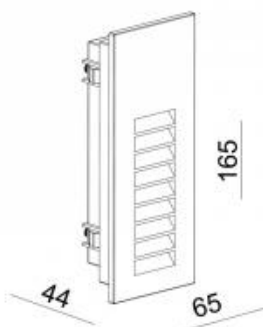

Product
dimension:

L165 x 62 x 37mm

Input:

24V DC

IP:

67

Class:

I

IK:

08

<https://www.uni-luce.com>

+39 339 505 5880

info@uni-luce.com

Via Monselice, 26, 20832 Desio

MB, Italy

Our GUIDE is a very popular wall recessed fixture for guidance light in hallways and staircases, facades and pathways. Available with trim or mounted flush in the wall, perfect for usage in residential applications. The collection is enriched by the SHINE version with extremely uniform light. In addition, PATH collection with asymmetrical lens will give more lighting solutions for any project requirement.