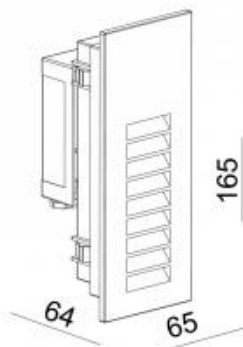

- 1556-B5
- 1556-W5
- 1556-GR5
- 1556-DGR5

Available colors:

Beam angle:

ASYM°

LED Color:

3000K 4000K 6000K 5000K

System Power:

18x0.25W

Lumen output:

521lm

Material:

die-casting powder coating aluminum,
glass

Location:

Exterior

Fixation:

Wall

Installation:

Recessed

Product
dimension:

L165 x 62 x 37mm

Input:

220-240V 50\60Hz

IP:

67

Class:

I

IK:

08