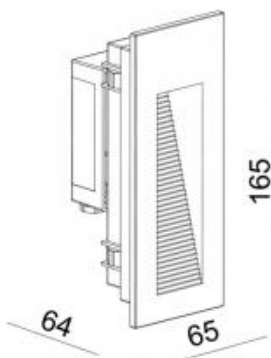

- 1555-B5
- 1555-W5
- 1555-GR5
- 1555-DGR5

Available colors:

Beam angle:

0°

LED Color:

3000K 4000K 6000K 5000K

System Power:

1X4.5W

Lumen output:

475lm

Material:

die-casting powder coating aluminum,
glass

Location:

Exterior

Fixation:

Wall

Installation:

Recessed

Product
dimension:

L165 x 62 x 37mm

Input:

220-240V 50/60HZ

IP:

67

Class:

I

IK:

08