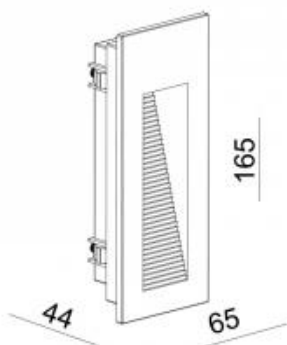

Beam angle: ASYM°

LED Color: 3000K 4000K 6000K 5000K

System Power: 1X5.3W

Lumen output: 475lm

Material: die-casting powder coating aluminum,
glass

Location: Exterior

Fixation: Wall

Installation: Recessed

Product dimension: L165 x 62 x 37mm

Input: 24V DC

IP: 67

Class: I

IK: 08

<https://www.uni-luce.com>

+39 339 505 5880

info@uni-luce.com

Via Monselice, 26, 20832 Desio

MB, Italy

Our GUIDE is a very popular wall recessed fixture for guidance light in hallways and staircases, facades and pathways. Available with trim or mounted flush in the wall, perfect for usage in residential applications. The collection is enriched by the SHINE version with extremely uniform light. In addition, PATH collection with asymmetrical lens will give more lighting solutions for any project requirement